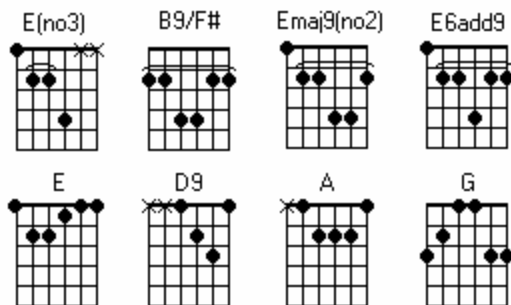

Your Living Water

Intro: E B9/F# E Emaj7no2 E6add9 B9/F# E
 E D9 .

You come like the rain

A
On the desert.

E
You fill me with life. (x2)

E D9
Your water it is refreshing.

A
It brings me blessing.

E
You wash right over me. (x2)

CHORUS

G A D9 G D A /G E .
Yo ----- ur living water! (x4)

E D9
Through baptism of water,

A
Your living water.

E
You draw me close to You. (x2)

E D9 .
Lord, we give you praise,

A
and we give worship.

E
We glorify Your name. (x2)